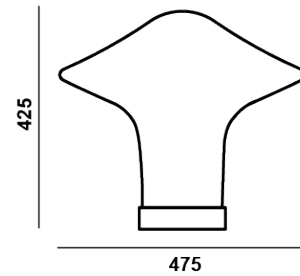

DATASHEET

Name:
Type:
Designed by:

TROTTOLA
Table Light
Federico Peri

DESCRIPTION

Trottola is a new collection of suspension and table lights whose shape elicits memories of a popular childhood toy - the spinning top. The aesthetics of the design are carried on an enchanting luminance that passes through an opal diffuser and opaline glass to reveal a playful contrast of shadows and light.

TECH. DESCRIPTION

The pendant comprises a dural fixture with LED module, a fixture cover, and a glass shade attached to the fixture with three set screws. The pendant is hung from a wire rope anchored within a ceiling canopy, which also houses the electronics. There is a simple mechanism in the upper part of the fixture for levelling the light after installation.

CERTIFICATES

Product ID: PC1323

Trottola - Small

3.7 kg
Glass, metal
2,400 mm
-
Indoor

Product ID: PC1324

Trottola - Large

6.5 kg
Glass, metal
2,200 mm
-
Indoor

CONSTRUCTION SPECIFICATIONS