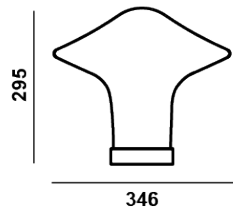

DATASHEET

Name:
Type:
Designed by:

TROTTOLA
Table Light
Federico Peri

DESCRIPTION

Trottola is a new collection of suspension and table lights whose shape elicits memories of a popular childhood toy - the spinning top. The aesthetics of the design are carried on an enchanting luminance that passes through an opal diffuser and opaline glass to reveal a playful contrast of shadows and light.

TECH. DESCRIPTION

The pendant comprises a dural fixture with LED module, a fixture cover, and a glass shade attached to the fixture with three set screws. The pendant is hung from a wire rope anchored within a ceiling canopy, which also houses the electronics. There is a simple mechanism in the upper part of the fixture for levelling the light after installation.

CERTIFICATES

Product ID: PC1323

Trottola - Small

3.7 kg
Glass, metal
2,400 mm
-
Indoor

Product ID: PC1324

Trottola - Large

6.5 kg
Glass, metal
2,200 mm
-
Indoor

CONSTRUCTION SPECIFICATIONS

Weight:
Construction material:
Cord Length:
Mounting:
Environment:

ELECTRICAL SPECIFICATIONS

Input voltage [V]:
Frequency [Hz]:
Max. power [W]:
Coverage IP:
Socket:
Light source:
Energy class:

DATASHEET

Name:
Type:
Designed by: